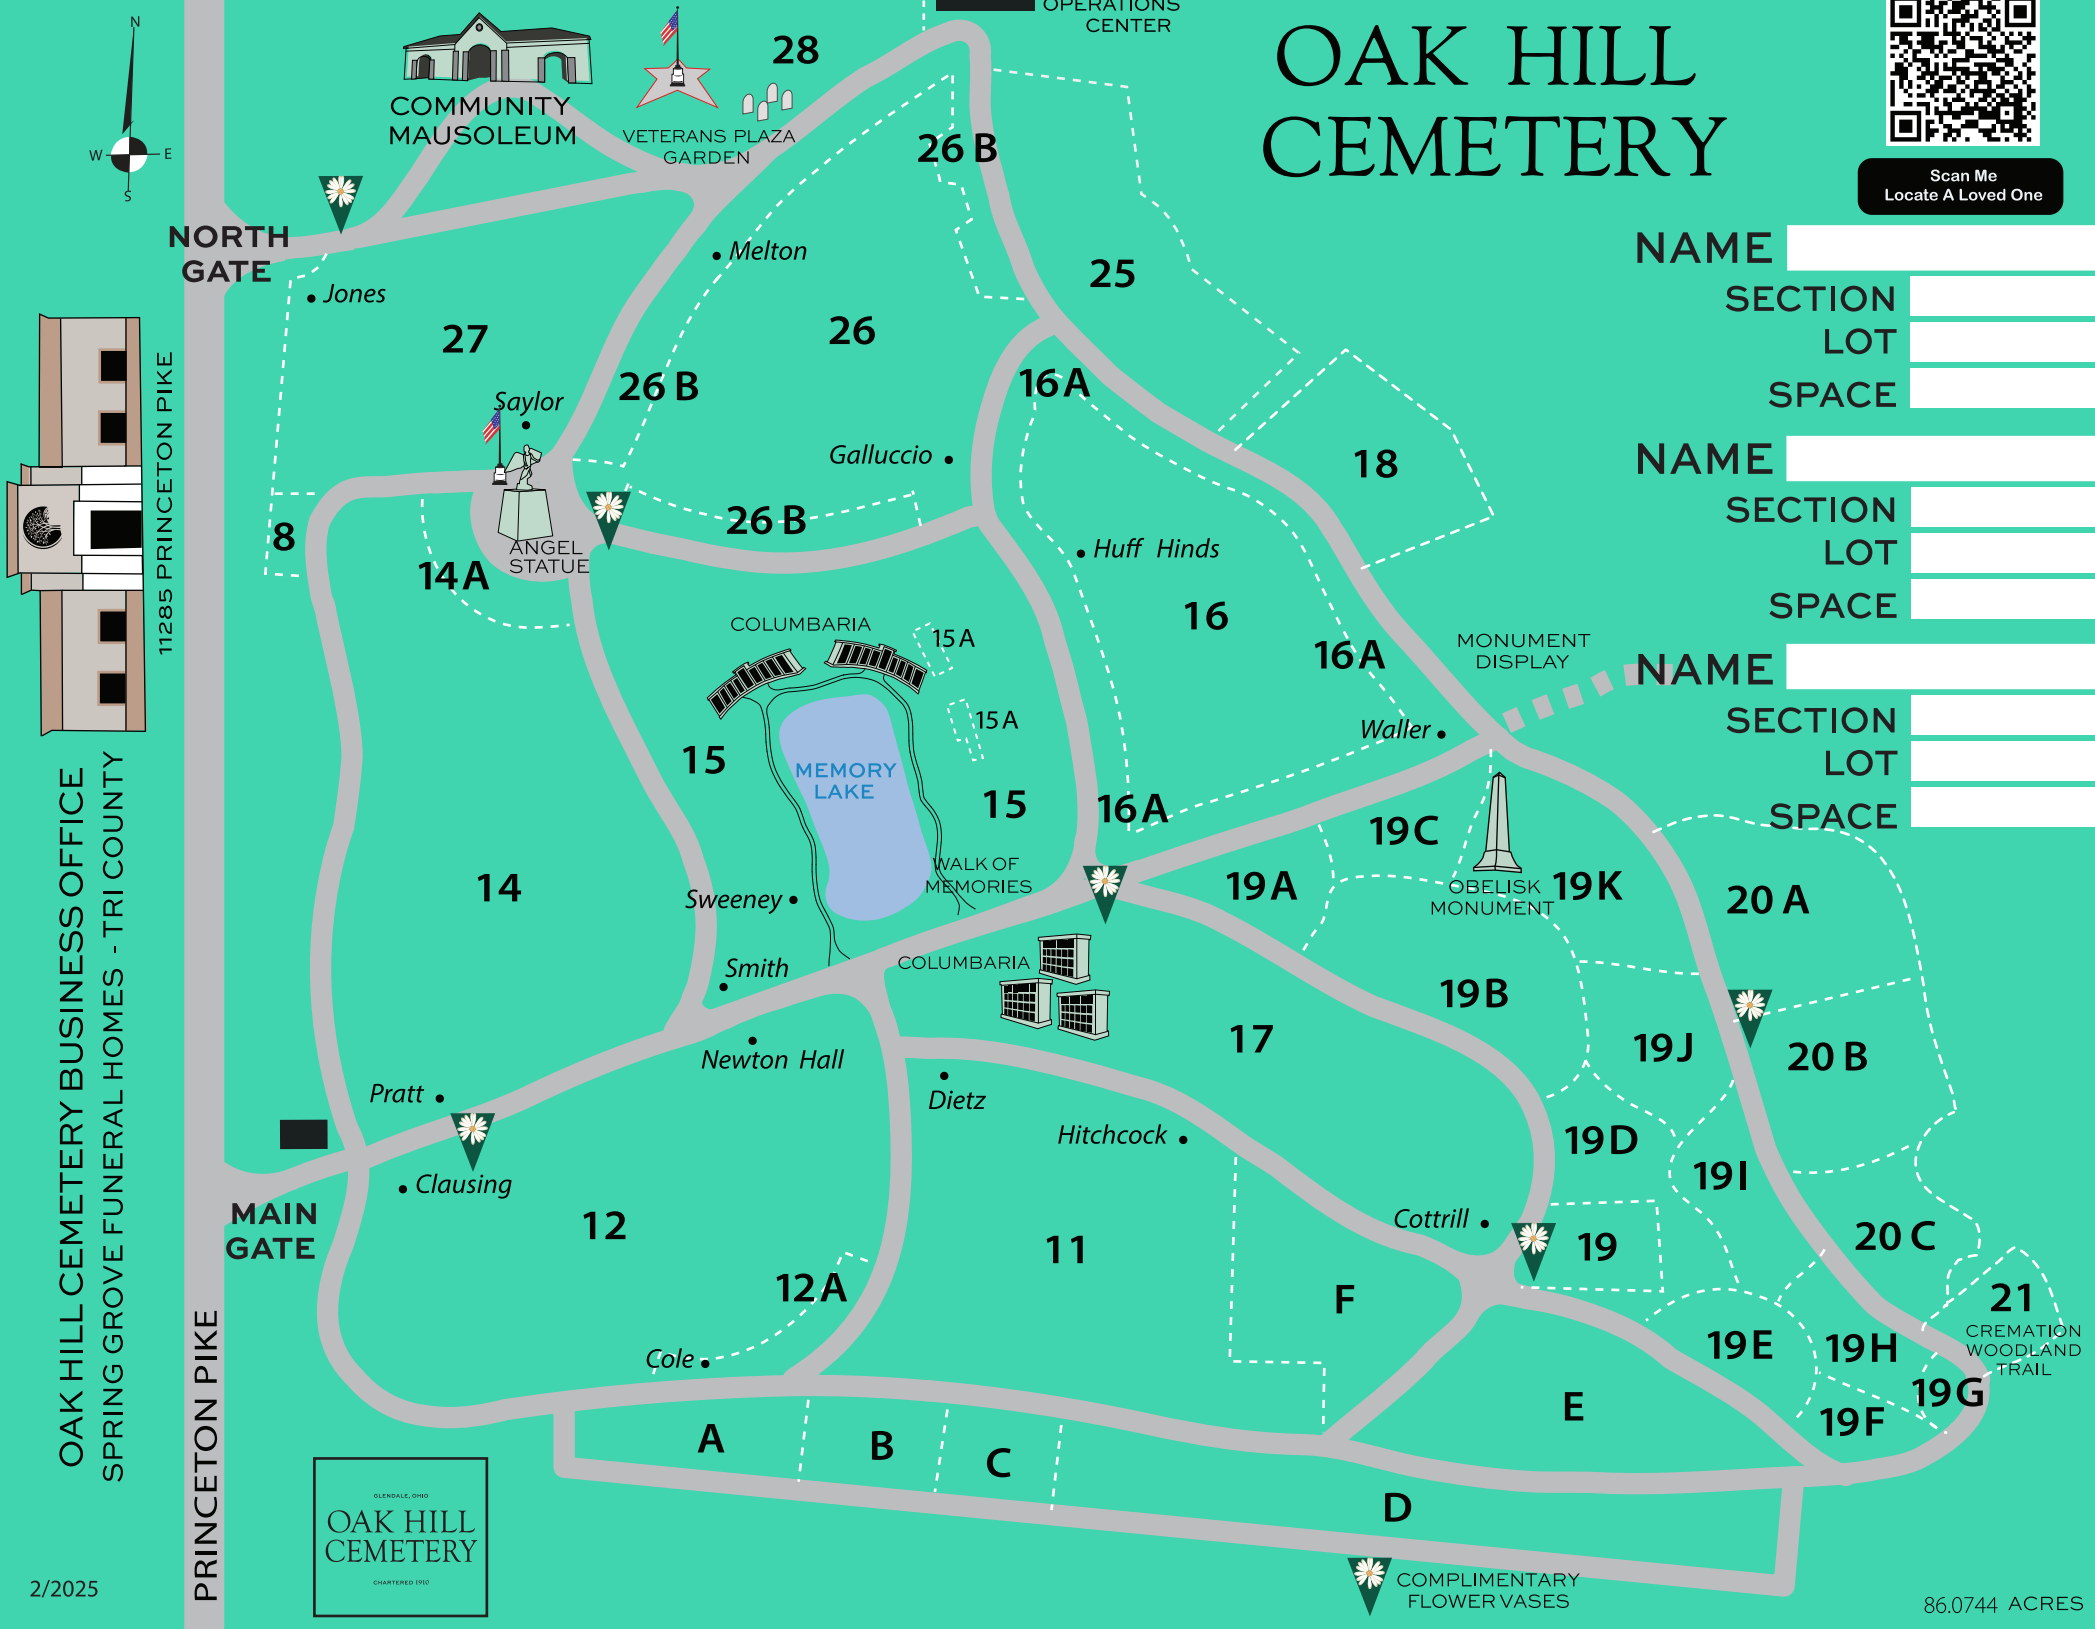

OAK HILL CEMETERY

Scan Me
Locate A Loved One

OAK HILL CEMETERY BUSINESS OFFICE
 SPRING GROVE FUNERAL HOMES - TRI COUNTY
 11285 PRINCETON PIKE
 2/2025

NAME

SECTION

LOT

SPACE

NAME

SECTION

LOT

SPACE

NAME

SECTION

LOT

SPACE